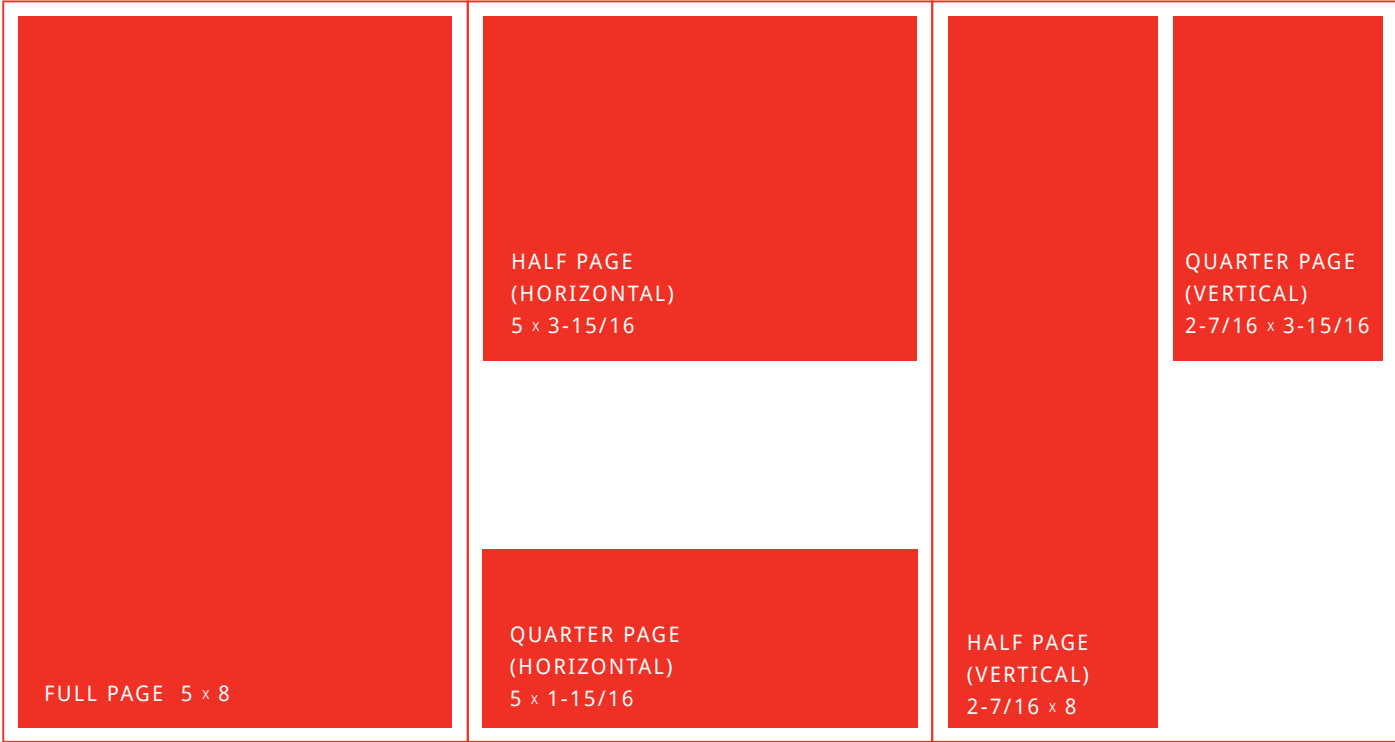

# Playbill Ad Information

**Last year Civic Theatre entertained more than 90,000 community members.**

A captive audience with a vested interest!

AD SIZES	WIDTH" X HEIGHT"	MAINSTAGE SHOW	HOLIDAY SHOW
Cover	5 x 8	\$900	\$920
Full Page	5 x 8	\$850	\$870
Half Page (H)	5 x 3-15/16	\$620	\$680
Half Page (V)	2-7/16 x 8	\$620	\$680
Quarter Page (H)	5 x 1-15/16	\$420	\$460
Quarter Page (V)	2-7/16 x 3-15/16	\$420	\$460